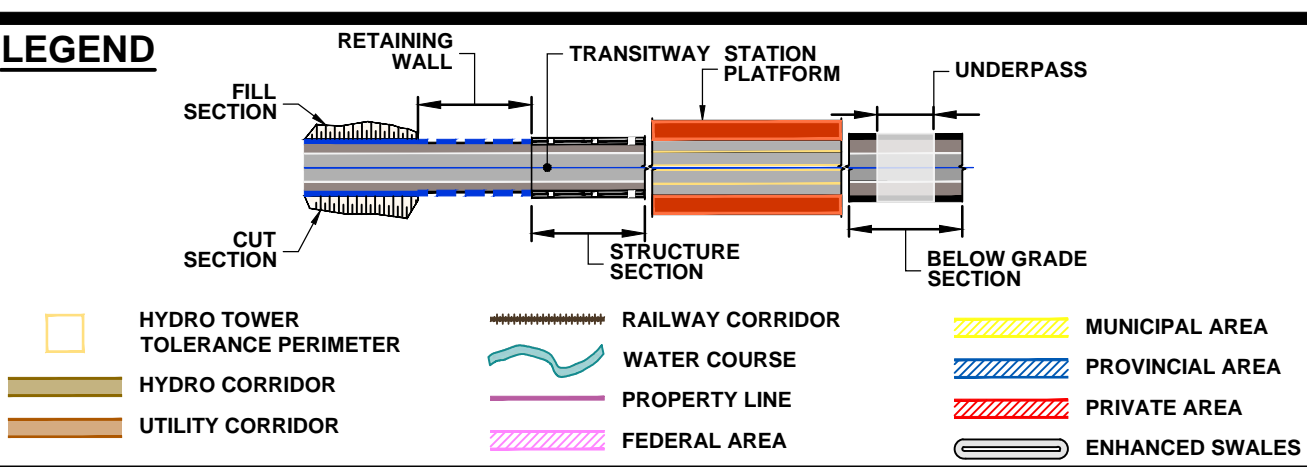

DRAWING NAME: J:\TOR\76234 ON-MTO 407 TRANSITWAY WC TO BRANTTIS General\03 - Drawings\8 - Property\Plates\407 TW4-Plate 13.dwg
CREATED: Jul 22, 2020 11:48am
MODIFIED:

407 TRANSITWAY
WEST OF BRANT STREET TO WEST OF HURONTARIO STREET
G.W.P. 16-20003, CA 2016-E-0038
PROPERTY PLAN
STA. 19+820 TO 20+400

PLATE
13
DATE
11/20/2019