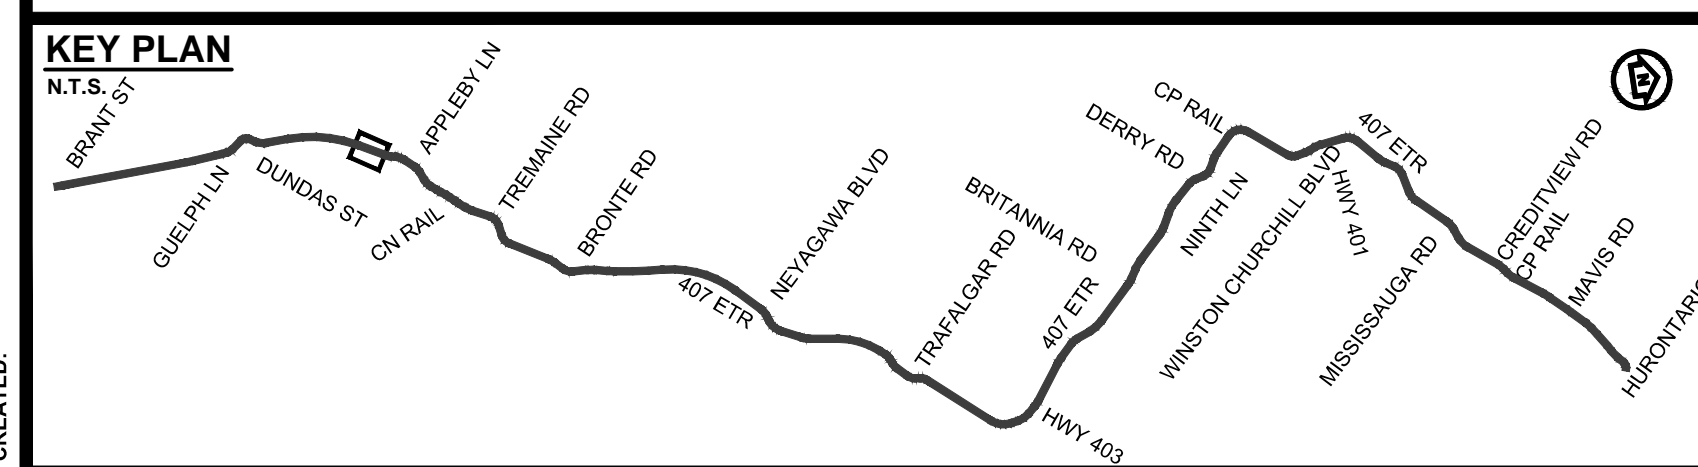

DRAWING NAME: J:\TOR\76234 ON-MTO 407 TRANSITWAY WC TO BRANTTIS General\03 - Drawings\8 - Property\Plates\407 TW4-Plate 13.dwg
CREATED: Jul 22, 2020 11:48am
MODIFIED:

407 TRANSITWAY
WEST OF BRANT STREET TO WEST OF HURONTARIO STREET
G.W.P. 16-20003, CA 2016-E-0038
PROPERTY PLAN
STA. 19+820 TO 20+400

PLATE
13
DATE
11/20/2019